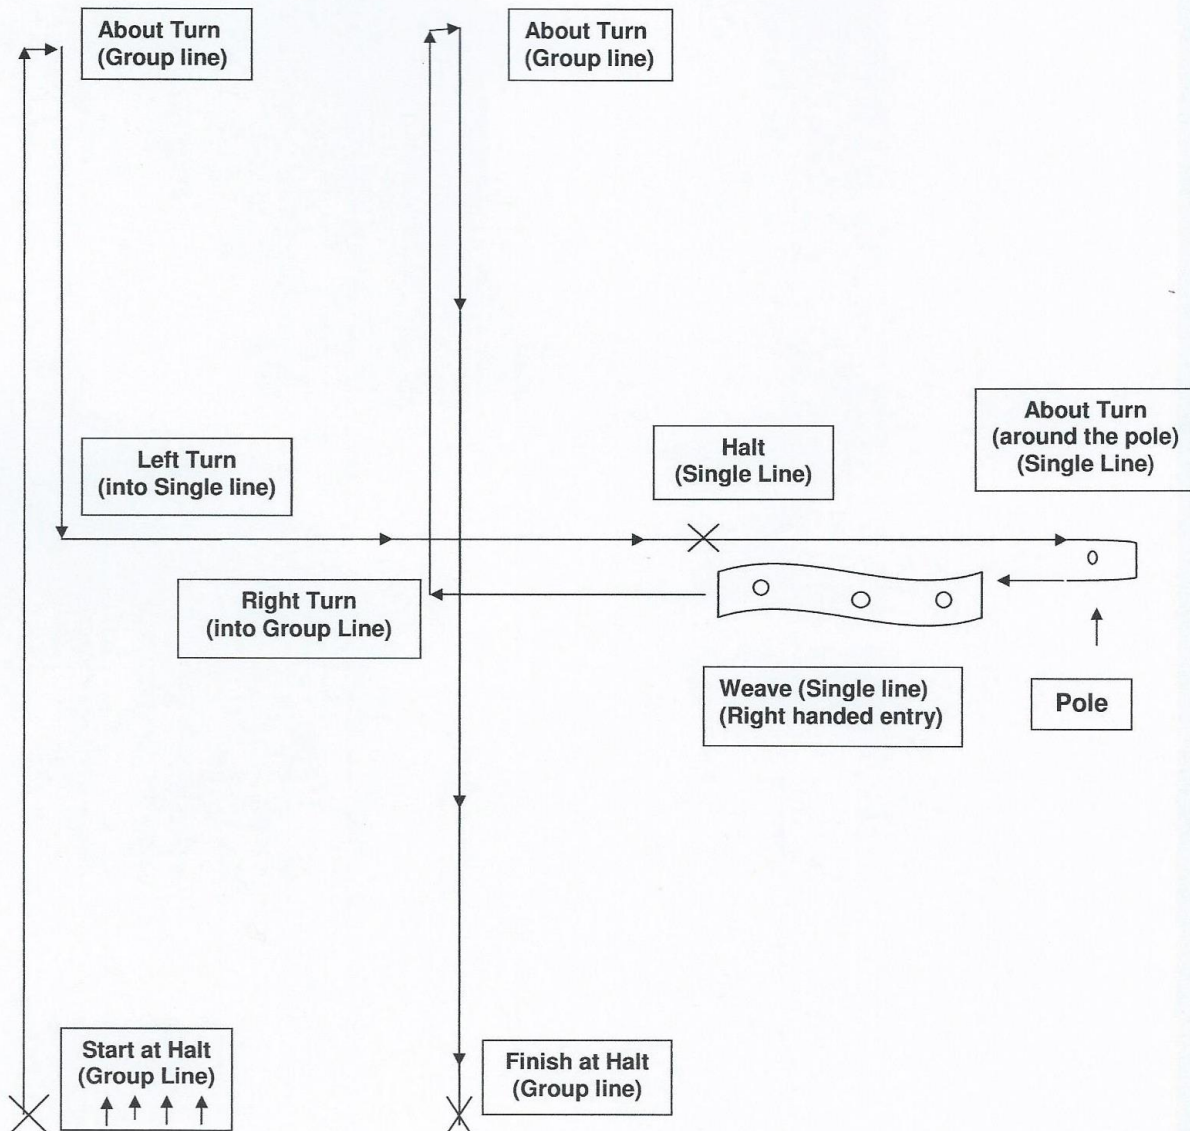

***FUN O**BREEDIENCE*

THE COURSE

- Handlers Start and Finish at a Halt ▲ ▲ ▲ ▲
- Group line means handlers walk side by side (in unison) e.g.
- Single Line means handlers walk in single file. (following in line with equal spacing)
- Halt is required in unison.
- Commencement and Halt should be done at the same time by all team members.
- All Dogs are **ON** lead